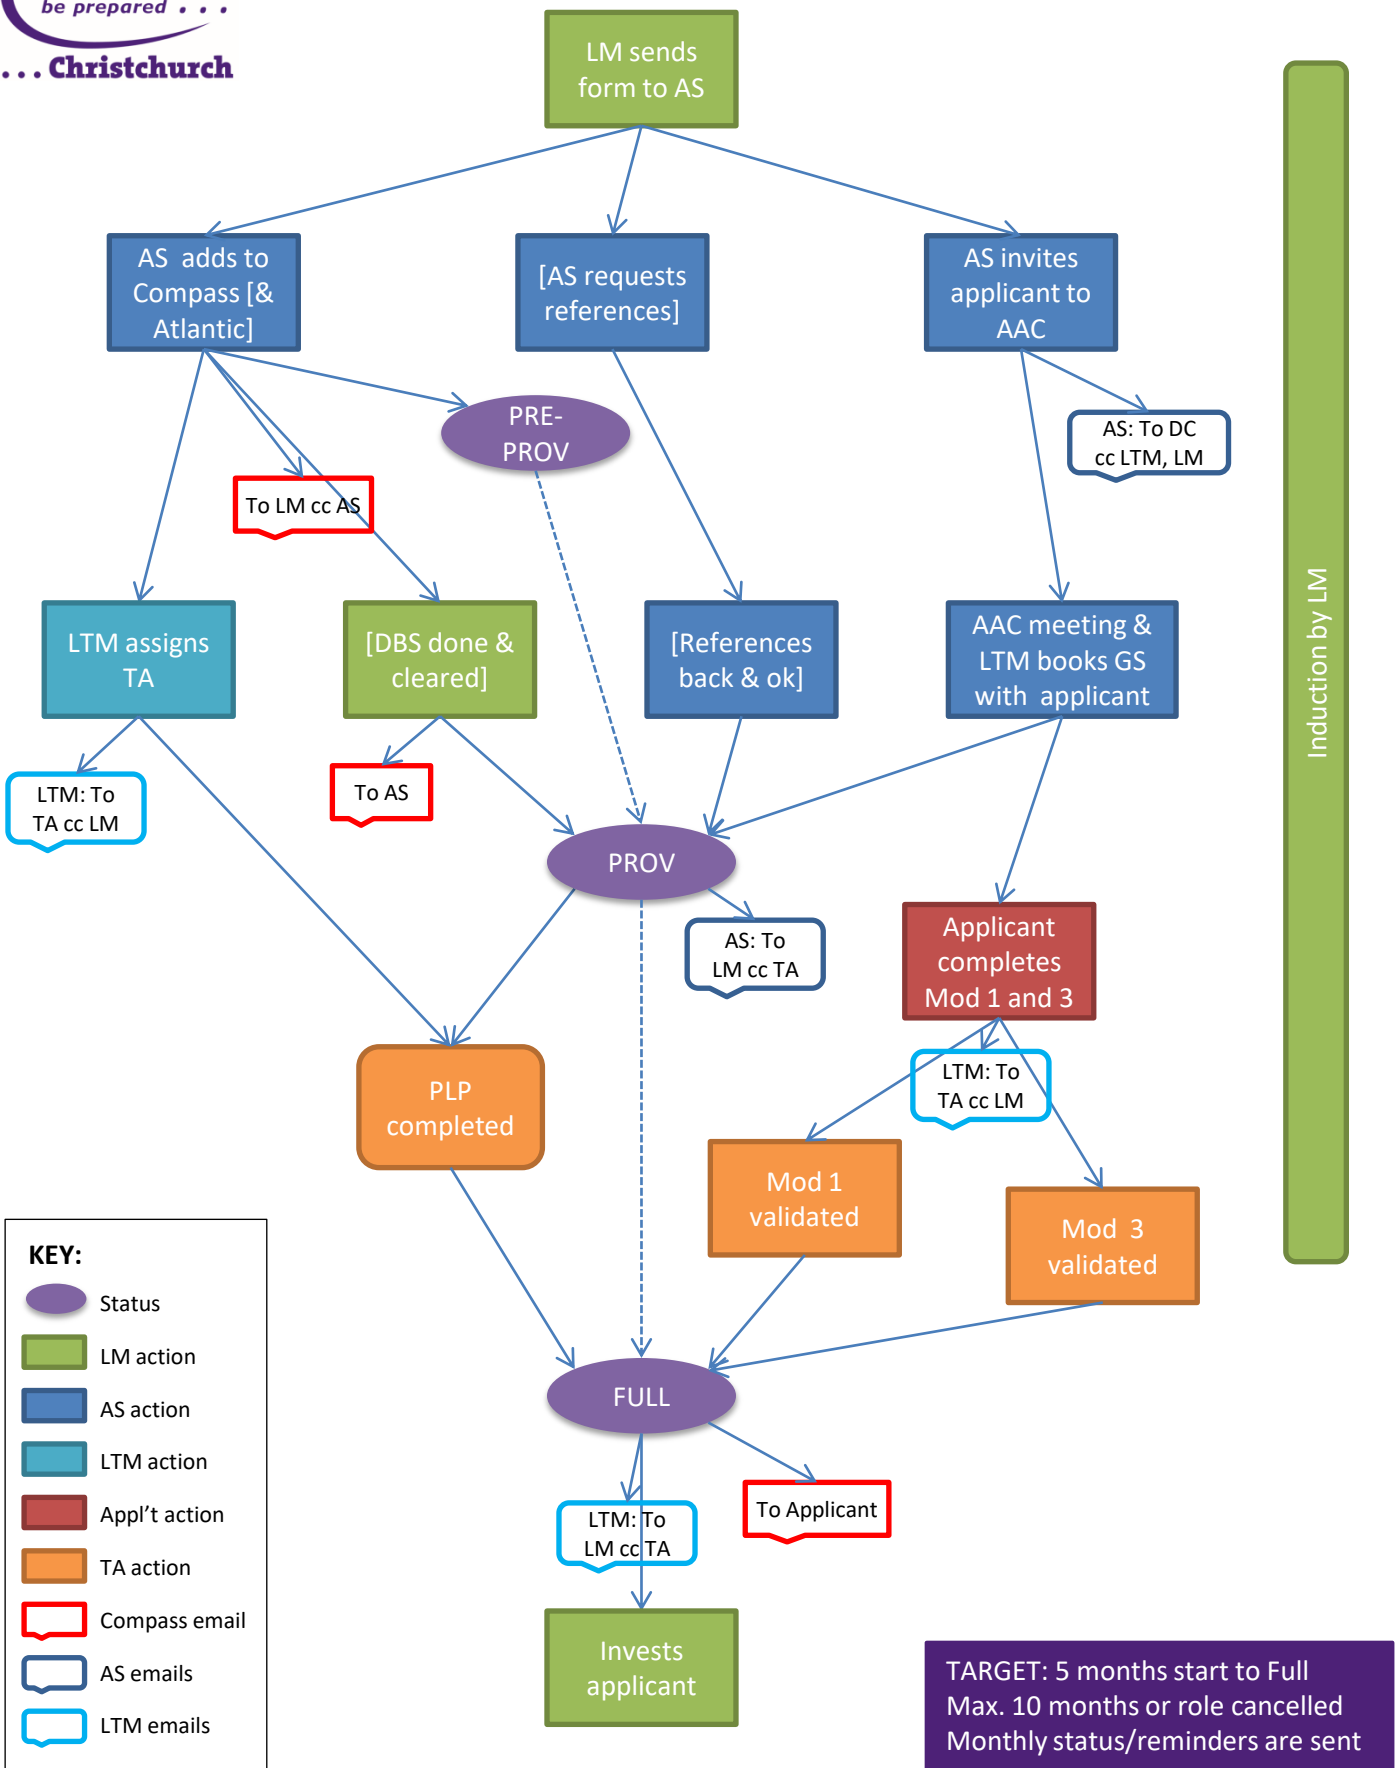

PROCESS FOR NEW ROLE TO FULL

Induction by LM

KEY:

- Status
- LM action
- AS action
- LTM action
- Appl't action
- TA action
- Compass email
- AS emails
- LTM emails

TARGET: 5 months start to Full
 Max. 10 months or role cancelled
 Monthly status/reminders are sent